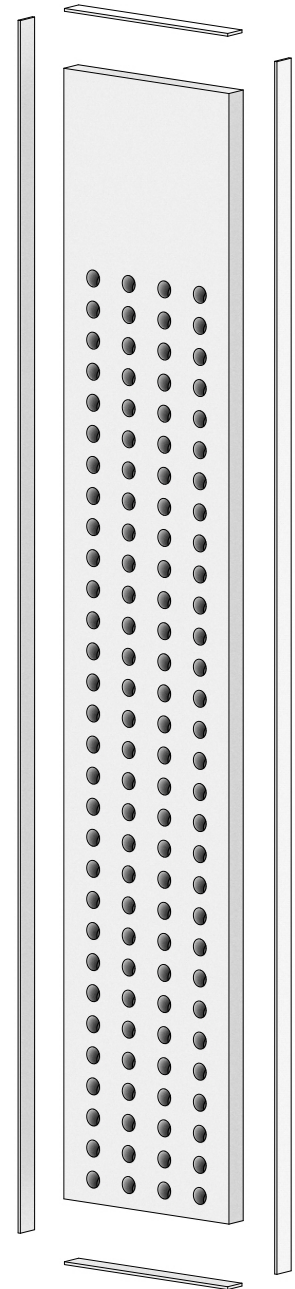

we do wood

Assembly instructions

Scoreboard

Large Vertical

Scoreboard + Package strips

TIP: Use package strips around the scoreboard for wall markup instead of measuring.

Follow the video link at the bottom for detailed instructions.

12x Hangers

Assembly Video

Scan the QR code or visit www.wedowood.dk/product/scoreboard/ to view detailed assembly video by designer Sebastian Peter Jørgensen.