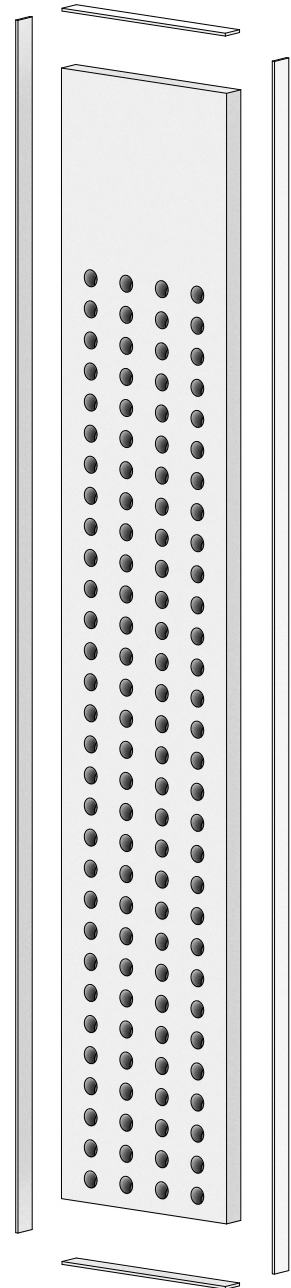

we do wood

Assembly instructions
Scoreboard
Large Horizontal

Scoreboard + Package strips

TIP: Use package strips around the scoreboard for wall markup instead of measuring.

Follow the video link at the bottom for detailed instructions.

12x Hangers

Assembly Video

Scan the QR code or visit Wedowood.dk/products/lilly's-chair to view detailed assembly video by designer Sebastian Peter Jørgensen.