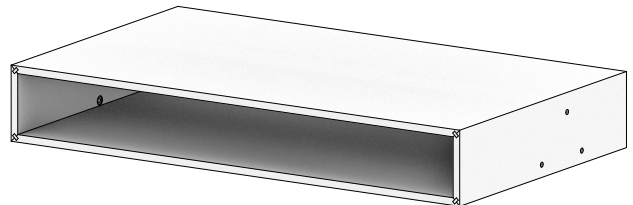

we do wood

Assembly instructions

Geo's Table

2x Side Sections

1x Round Support

1x Desk Cabinet

1x Drawer

6x Short Bolts

2x Long Bolts

Assembly Video

Scan the QR code or visit Wedowood.dk/product/geos-table to view detailed assembly video by designer Sebastian Peter Jørgensen.