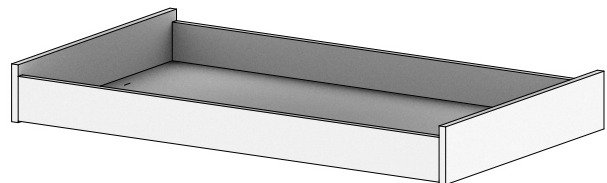

we do wood

Assembly instructions

Geo's Table

2x Side Sections

1x Round Support

1x Desk Cabinet

1x Drawer

6x Short Bolts

2x Long Bolts

Assembly Video

Scan the QR code or visit Wedowood.dk/product/geos-table to view detailed assembly video by designer Sebastian Peter Jørgensen.